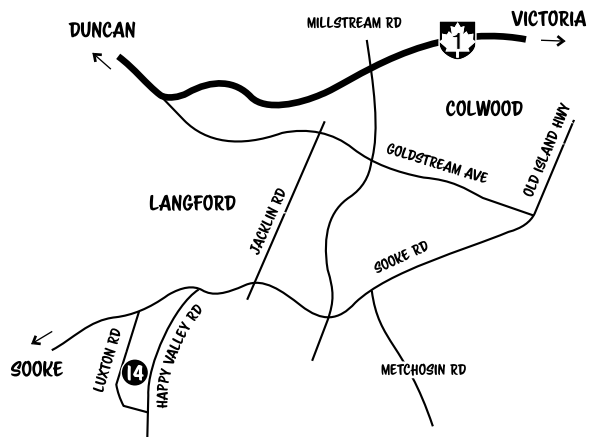

TOUR OF FARMS 2007

SUNDAY, JULY 29

10 A.M. - 4 P.M.

LANGFORD

14. NUMA FARMS NURSERY

INFORMATION

tel (250) 652-9100

www.islandfarmfresh.com