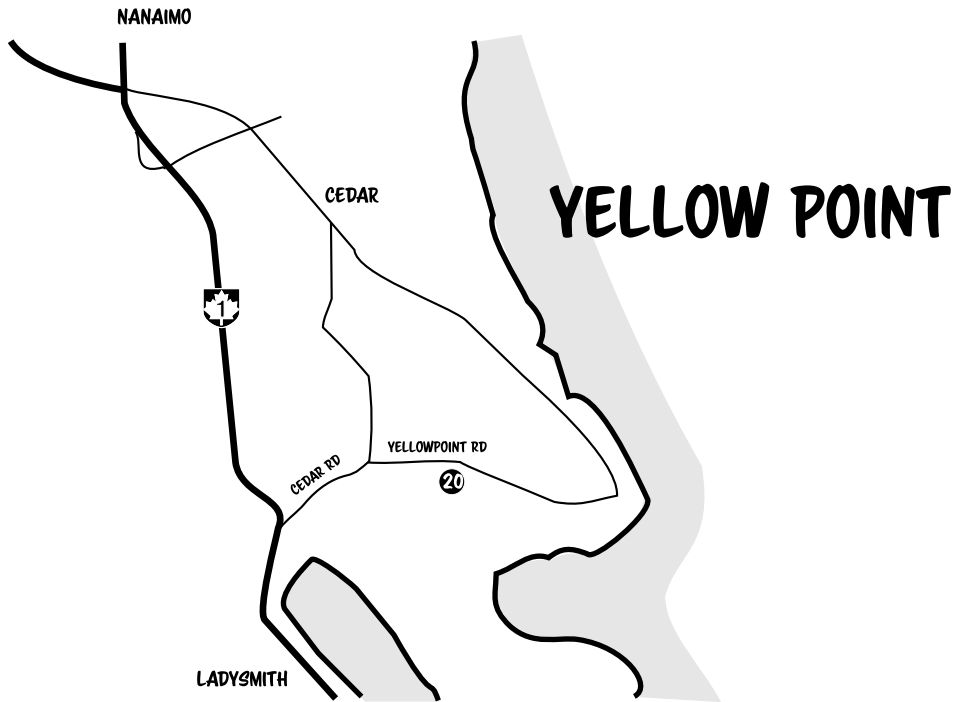

TOUR OF FARMS 2007

SUNDAY, JULY 29

10 A.M. - 4 P.M.

20. YELLOW POINT CRANBERRIES

INFORMATION

tel (250) 652-9100

www.islandfarmfresh.com

QUALICUM BAY

21. CEDARDALE DAIRY