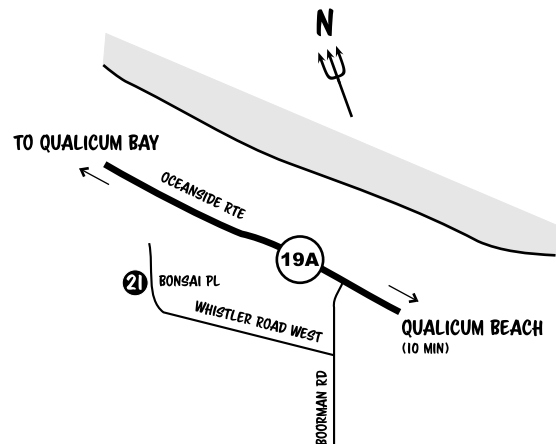

TOUR OF FARMS 2007

SUNDAY, JULY 29

10 A.M. - 4 P.M.

20. YELLOW POINT CRANBERRIES

INFORMATION

tel (250) 652-9100

www.islandfarmfresh.com

QUALICUM BAY

21. CEDARDALE DAIRY